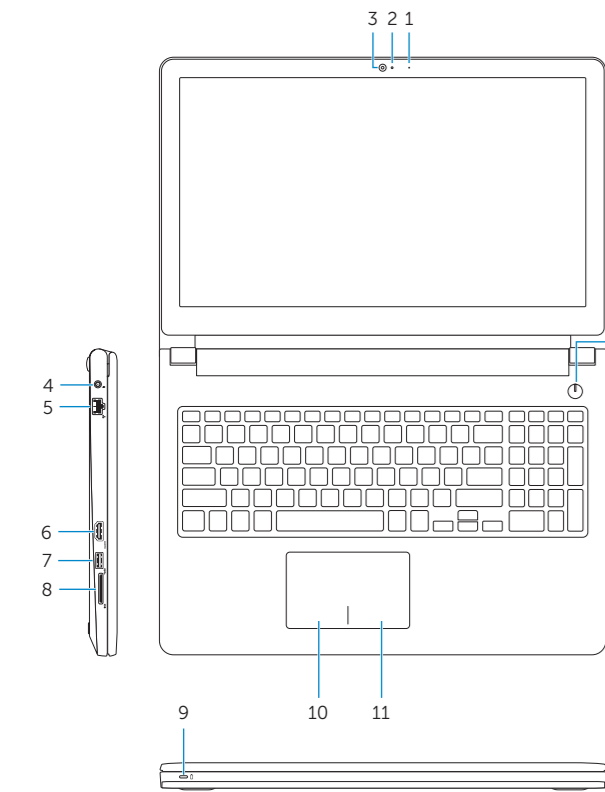

© 2015 Dell Inc.
© 2015 Microsoft Corporation.
© 2015 Canonical Ltd.

Printed in China.
2015-11

Features

Fitur | Tính năng

- 1. Microphone
- 2. Camera-status light
- 3. Kamera
- 4. Power-adapter port
- 5. Network port
- 6. HDMI port
- 7. USB 3.0 port
- 8. Media-card reader
- 9. Power and battery-status light/hard-drive activity light
- 10. Left-click area
- 11. Right-click area
- 12. Headset port
- 13. USB 2.0 ports (2)
- 14. Optical drive
- 15. Security-cable slot
- 16. Power button
- 17. Regulatory label (in battery bay)
- 18. Battery
- 19. Battery-release latch
- 20. Service Tag label